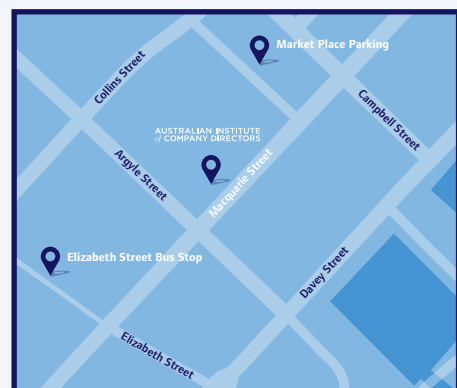

Our Business Centre and Member Lounge is located on Macquarie Street in the heart of Hobart's CBD.

Parking

A secure, 24-hour public carpark is available next door. In addition, the Argyle Street public carpark is one block away.

Public Transport

Buses are located within a two minute walk of our Business Centre and Member Lounge, at the Elizabeth Street bus mall.

Our address

Level 4, Hobart Corporate Centre, 85 Macquarie Street, Hobart