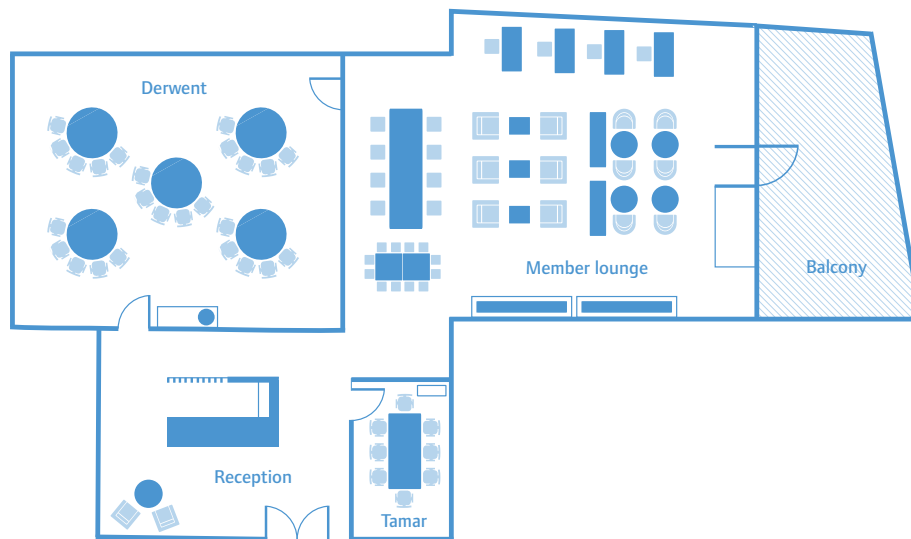

Hobart meeting and lounge space

Catering packages as of January 2017

Pricing information (including GST)							
Meeting and event spaces	Capacity and room format				Rate		
	Boardroom	Theatre	U-Shape	Cabaret	Hourly	Half-day	Full-day
Derwent	22	60	20	25		\$170	\$300
Non-member rate						\$250	\$450
Tamar	8				\$30	\$100	\$180
Non-member rate					\$45	\$130	\$230